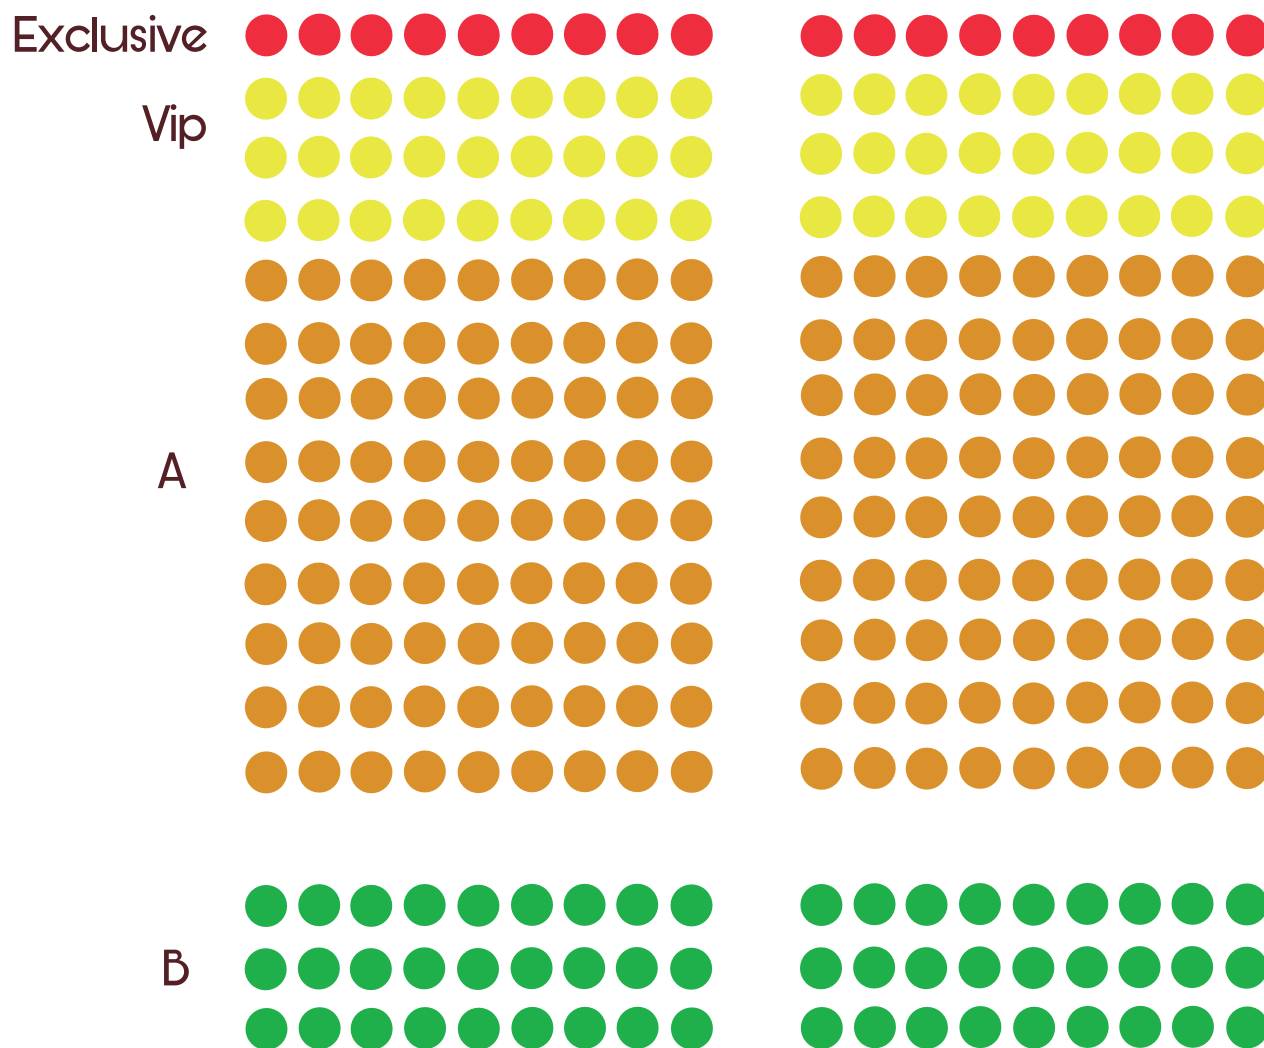

ST. PAUL'S WITHIN THE WALLS CHURCH - MAP

LEGEND

Exclusive ● Vip ● A ● B ●