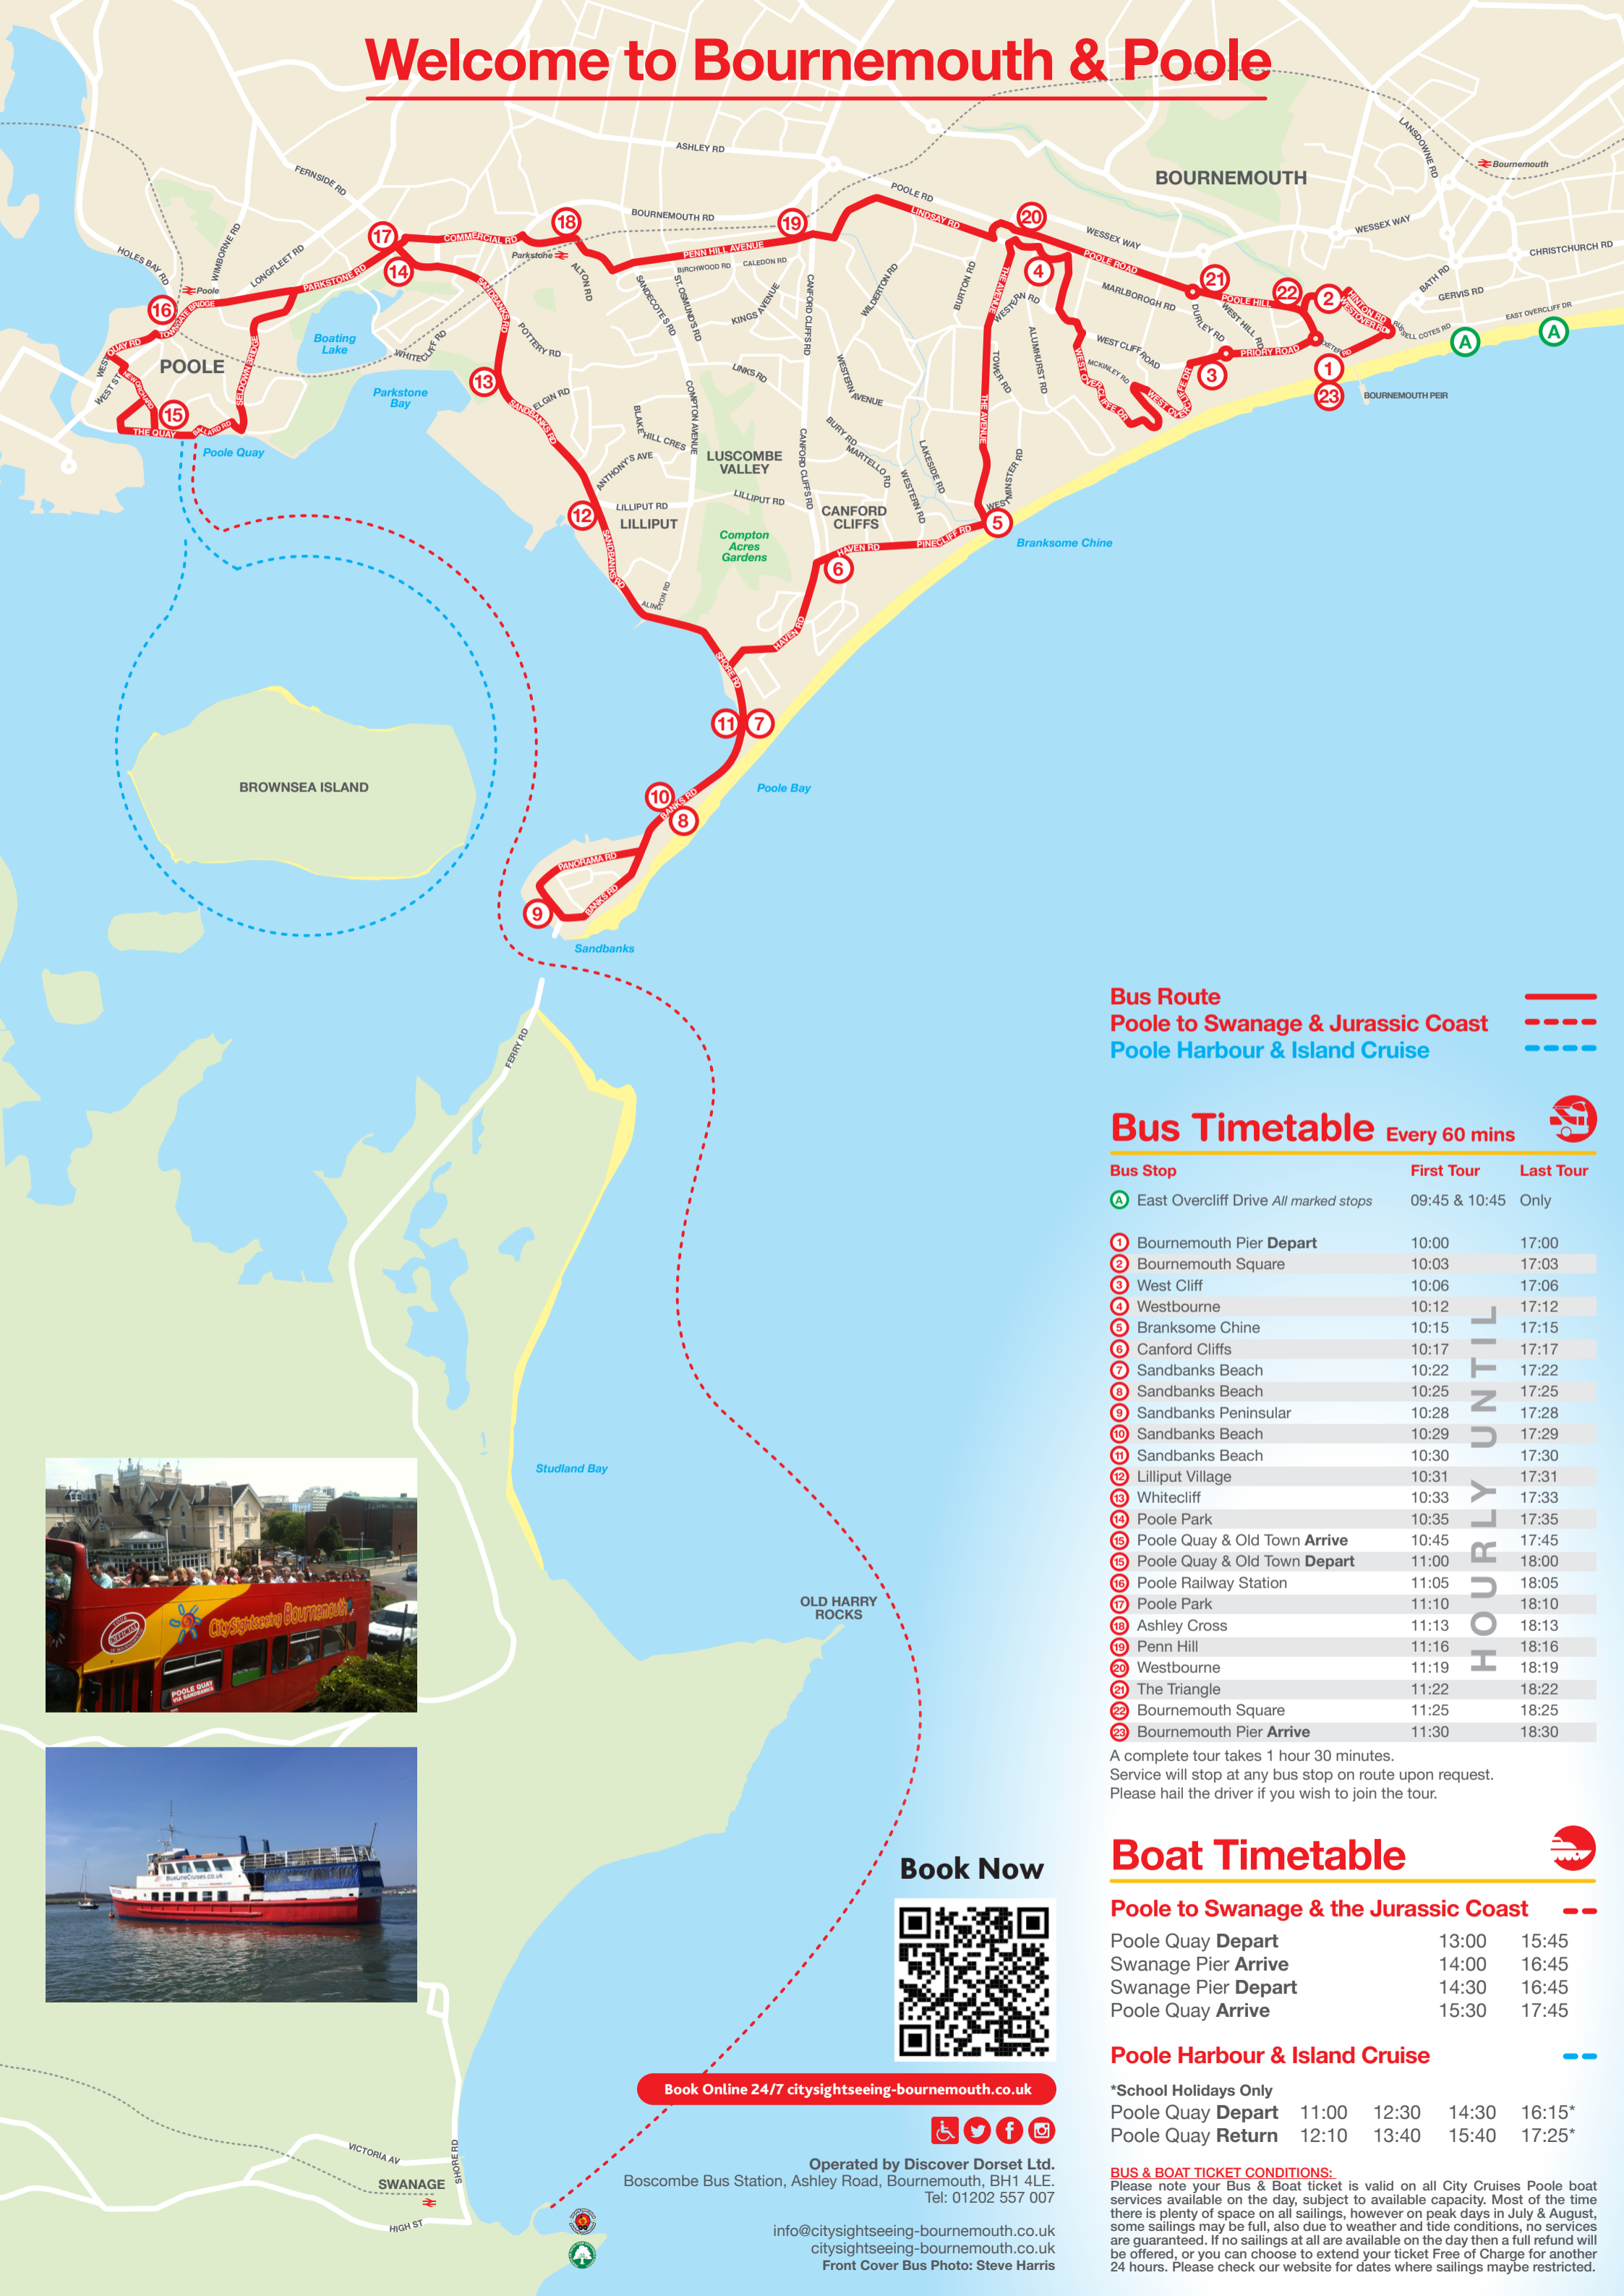

Welcome to Bournemouth & Poole

Bus Route
Poole to Swanage & Jurassic Coast
Poole Harbour & Island Cruise

Bus Timetable Every 60 mins

Bus Stop	First Tour	Last Tour
A East Overcliff Drive <i>All marked stops</i>	09:45 & 10:45	Only
1 Bournemouth Pier Depart	10:00	17:00
2 Bournemouth Square	10:03	17:03
3 West Cliff	10:06	17:06
4 Westbourne	10:12	17:12
5 Branksome Chine	10:15	17:15
6 Canford Cliffs	10:17	17:17
7 Sandbanks Beach	10:22	17:22
8 Sandbanks Beach	10:25	17:25
9 Sandbanks Peninsular	10:28	17:28
10 Sandbanks Beach	10:29	17:29
11 Sandbanks Beach	10:30	17:30
12 Lilliput Village	10:31	17:31
13 Whitecliff	10:33	17:33
14 Poole Park	10:35	17:35
15 Poole Quay & Old Town Arrive	10:45	17:45
15 Poole Quay & Old Town Depart	11:00	18:00
16 Poole Railway Station	11:05	18:05
17 Poole Park	11:10	18:10
18 Ashley Cross	11:13	18:13
19 Penn Hill	11:16	18:16
20 Westbourne	11:19	18:19
21 The Triangle	11:22	18:22
22 Bournemouth Square	11:25	18:25
23 Bournemouth Pier Arrive	11:30	18:30

A complete tour takes 1 hour 30 minutes.
 Service will stop at any bus stop on route upon request.
 Please hail the driver if you wish to join the tour.

Boat Timetable

Poole to Swanage & the Jurassic Coast		
Poole Quay Depart	13:00	15:45
Swanage Pier Arrive	14:00	16:45
Swanage Pier Depart	14:30	16:45
Poole Quay Arrive	15:30	17:45